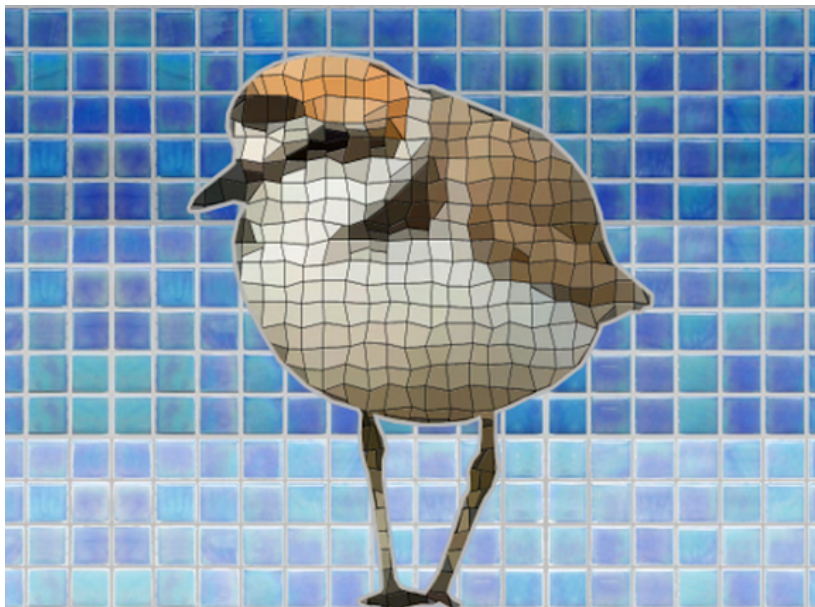

BURNHAM ON SEA LIFE

**A MOSAIC BY SVETLANA
KONDAKOVA**

A GUIDE TO THE SPECIES FOUND IN THIS MOSAIC

GREY PLOVER

BURNHAM ON SEA LIFE BY SVETLANA KONDAKOVA
- MIDDLE LEFT PANEL

MEGANYCTIPHANES NORVEGICA

(KRILL)

BURNHAM ON SEA LIFE BY SVETLANA KONDAKOVA
- MIDDLE LEFT PANEL

DUNLIN

BURNHAM ON SEA LIFE BY SVETLANA KONDAKOVA
- MIDDLE LEFT PANEL

**DIATOM NAVICULA
VIRIDULA**

VAR. ROSTELLATA

BURNHAM ON SEA LIFE BY SVETLANA KONDAKOVA
- MIDDLE LEFT PANEL

KNOT

BURNHAM ON SEA LIFE BY SVETLANA KONDAKOVA
- MIDDLE LEFT PANEL

PHORONID ACTINOTROCHA BRANCHIATA LARVA

BURNHAM ON SEA LIFE BY SVETLANA KONDAKOVA
- MIDDLE LEFT PANEL

RINGED PLOVER

BURNHAM ON SEA LIFE BY SVETLANA KONDAKOVA
- MIDDLE LEFT PANEL

LIMECOLA BALTHICA

(BALTIC TELLIN)

BURNHAM ON SEA LIFE BY SVETLANA KONDAKOVA
- MIDDLE LEFT PANEL

KENTISH PLOVER

BURNHAM ON SEA LIFE BY SVETLANA KONDAKOVA
- MIDDLE LEFT PANEL

NEPHTYS HOMBERGII

(CAT WORM)

BURNHAM ON SEA LIFE BY SVETLANA KONDAKOVA
- MIDDLE LEFT PANEL