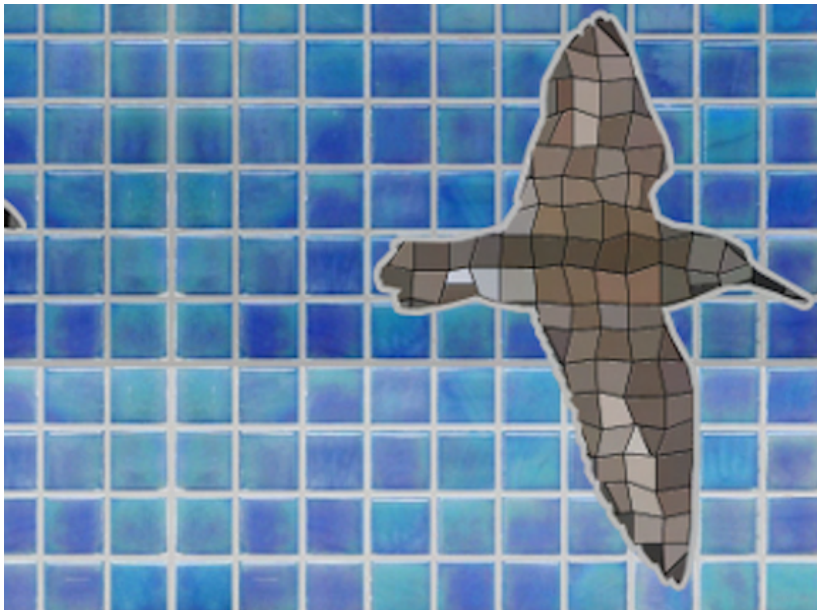

BURNHAM ON SEA LIFE

**A MOSAIC BY SVETLANA
KONDAKOVA**

A GUIDE TO THE SPECIES FOUND IN THIS MOSAIC

GREY PLOVER

BURNHAM ON SEA LIFE BY SVETLANA KONDAKOVA
- MIDDLE LEFT PANEL

MEGANYCTIPHANES NORVEGICA

(KRILL)

BURNHAM ON SEA LIFE BY SVETLANA KONDAKOVA
- MIDDLE LEFT PANEL

DUNLIN

BURNHAM ON SEA LIFE BY SVETLANA KONDAKOVA
- MIDDLE LEFT PANEL

**DIATOM NAVICULA
VIRIDULA**

VAR. ROSTELLATA

BURNHAM ON SEA LIFE BY SVETLANA KONDAKOVA
- MIDDLE LEFT PANEL

KNOT

BURNHAM ON SEA LIFE BY SVETLANA KONDAKOVA
- MIDDLE LEFT PANEL

PHORONID ACTINOTROCHA BRANCHIATA LARVA

BURNHAM ON SEA LIFE BY SVETLANA KONDAKOVA
- MIDDLE LEFT PANEL

RINGED PLOVER

BURNHAM ON SEA LIFE BY SVETLANA KONDAKOVA
- MIDDLE LEFT PANEL