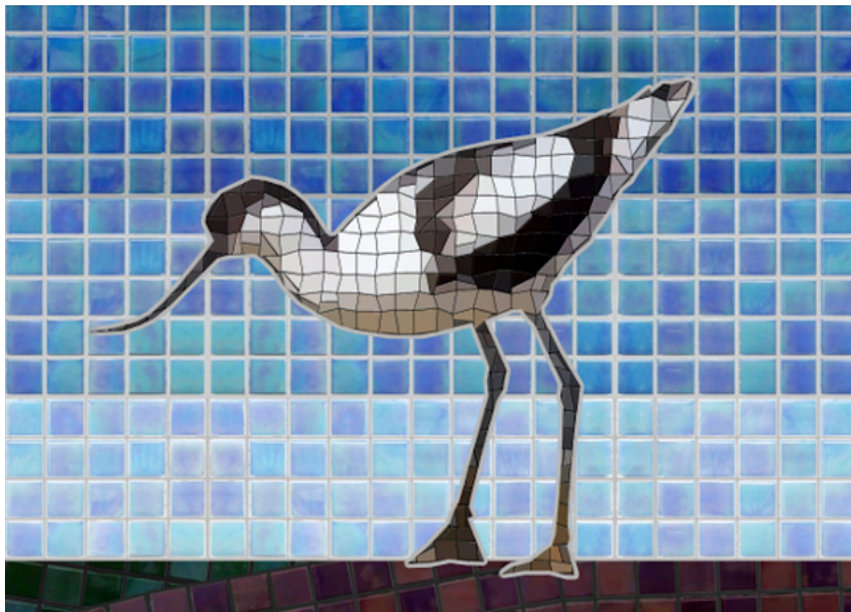

AVOCET

BURNHAM ON SEA LIFE BY SVETLANA KONDAKOVA
- MIDDLE LEFT PANEL