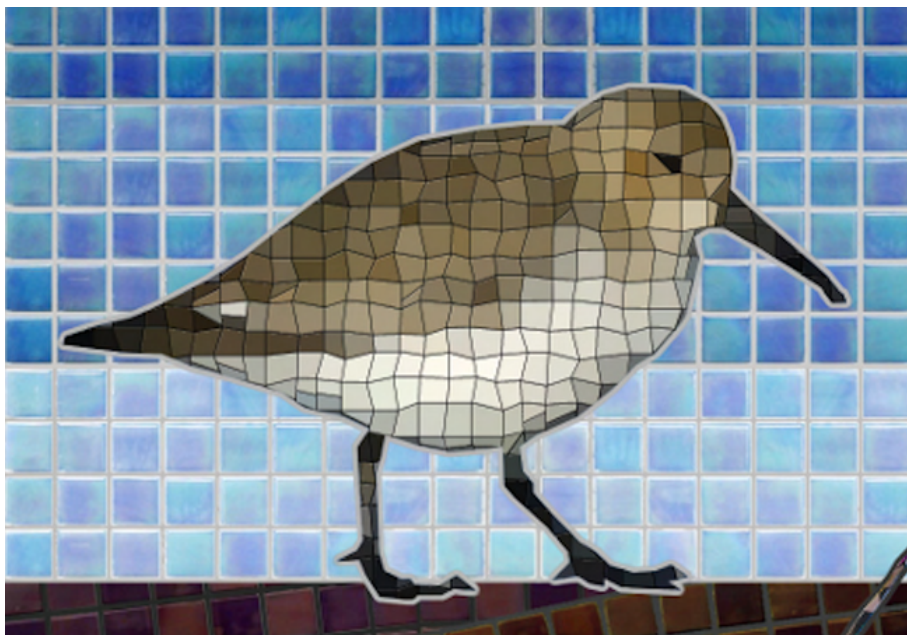

BURNHAM ON SEA LIFE

**A MOSAIC BY SVETLANA
KONDAKOVA**

A GUIDE TO THE SPECIES FOUND IN THIS MOSAIC

GREY PLOVER

BURNHAM ON SEA LIFE BY SVETLANA KONDAKOVA
- MIDDLE LEFT PANEL

MEGANYCTIPHANES NORVEGICA

(KRILL)

BURNHAM ON SEA LIFE BY SVETLANA KONDAKOVA
- MIDDLE LEFT PANEL

DUNLIN

BURNHAM ON SEA LIFE BY SVETLANA KONDAKOVA
- MIDDLE LEFT PANEL

**DIATOM NAVICULA
VIRIDULA**

VAR. ROSTELLATA

BURNHAM ON SEA LIFE BY SVETLANA KONDAKOVA
- MIDDLE LEFT PANEL

LIMECOLA BALTHICA

(BALTIC TELLIN)

BURNHAM ON SEA LIFE BY SVETLANA KONDAKOVA
- MIDDLE LEFT PANEL

SHELDUCK

BURNHAM ON SEA LIFE BY SVETLANA KONDAKOVA
- MIDDLE LEFT PANEL

CARCINUS MAENAS

(SHORE CRAB)

BURNHAM ON SEA LIFE BY SVETLANA KONDAKOVA
- MIDDLE LEFT PANEL