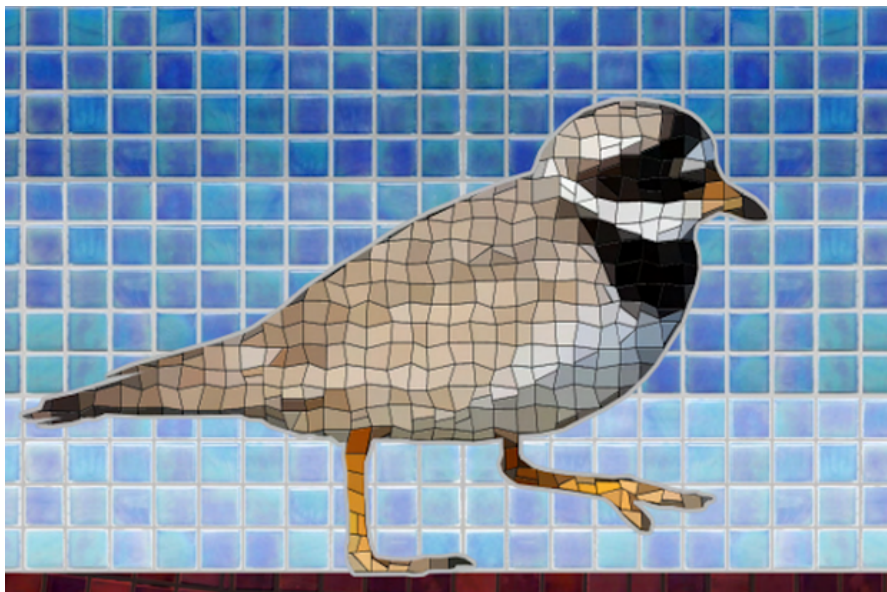

BURNHAM ON SEA LIFE

**A MOSAIC BY SVETLANA
KONDAKOVA**

A GUIDE TO THE SPECIES FOUND IN THIS MOSAIC

GREY PLOVER

BURNHAM ON SEA LIFE BY SVETLANA KONDAKOVA
- MIDDLE LEFT PANEL

MEGANYCTIPHANES NORVEGICA

(KRILL)

BURNHAM ON SEA LIFE BY SVETLANA KONDAKOVA
- MIDDLE LEFT PANEL

DUNLIN

BURNHAM ON SEA LIFE BY SVETLANA KONDAKOVA
- MIDDLE LEFT PANEL

**DIATOM NAVICULA
VIRIDULA**

VAR. ROSTELLATA

BURNHAM ON SEA LIFE BY SVETLANA KONDAKOVA
- MIDDLE LEFT PANEL

KNOT

BURNHAM ON SEA LIFE BY SVETLANA KONDAKOVA
- MIDDLE LEFT PANEL

PHORONID ACTINOTROCHA BRANCHIATA LARVA

BURNHAM ON SEA LIFE BY SVETLANA KONDAKOVA
- MIDDLE LEFT PANEL

RINGED PLOVER

BURNHAM ON SEA LIFE BY SVETLANA KONDAKOVA
- MIDDLE LEFT PANEL