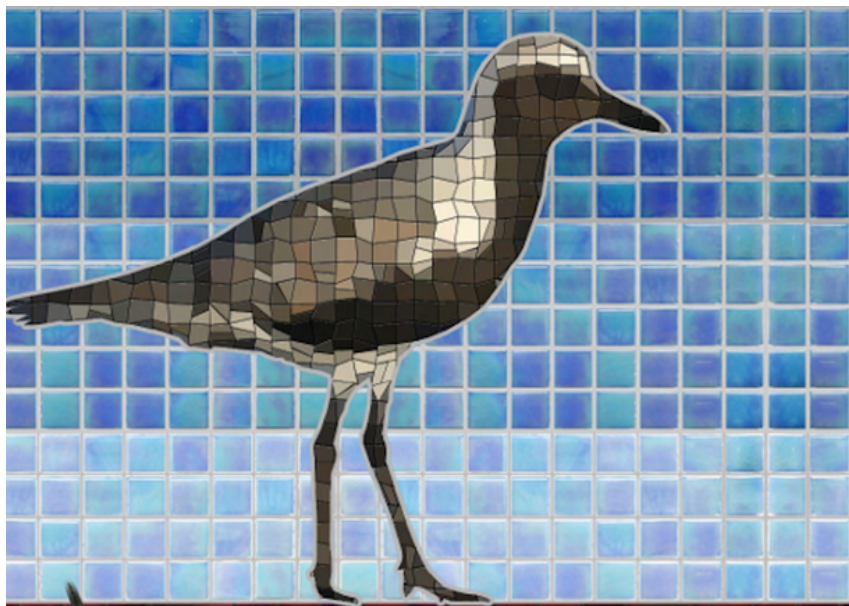

BURNHAM ON SEA LIFE

**A MOSAIC BY SVETLANA
KONDAKOVA**

A GUIDE TO THE SPECIES FOUND IN THIS MOSAIC

GREY PLOVER

BURNHAM ON SEA LIFE BY SVETLANA KONDAKOVA
- MIDDLE LEFT PANEL

MEGANYCTIPHANES NORVEGICA

(KRILL)

BURNHAM ON SEA LIFE BY SVETLANA KONDAKOVA
- MIDDLE LEFT PANEL

DUNLIN

BURNHAM ON SEA LIFE BY SVETLANA KONDAKOVA
- MIDDLE LEFT PANEL

**DIATOM NAVICULA
VIRIDULA**

VAR. ROSTELLATA

BURNHAM ON SEA LIFE BY SVETLANA KONDAKOVA
- MIDDLE LEFT PANEL

KNOT

BURNHAM ON SEA LIFE BY SVETLANA KONDAKOVA
- MIDDLE LEFT PANEL

PHORONID ACTINOTROCHA BRANCHIATA LARVA

BURNHAM ON SEA LIFE BY SVETLANA KONDAKOVA
- MIDDLE LEFT PANEL

RINGED PLOVER

BURNHAM ON SEA LIFE BY SVETLANA KONDAKOVA
- MIDDLE LEFT PANEL

LIMECOLA BALTHICA

(BALTIC TELLIN)

BURNHAM ON SEA LIFE BY SVETLANA KONDAKOVA
- MIDDLE LEFT PANEL

KENTISH PLOVER

BURNHAM ON SEA LIFE BY SVETLANA KONDAKOVA
- MIDDLE LEFT PANEL

NEPHTYS HOMBERGII

(CAT WORM)

BURNHAM ON SEA LIFE BY SVETLANA KONDAKOVA
- MIDDLE LEFT PANEL