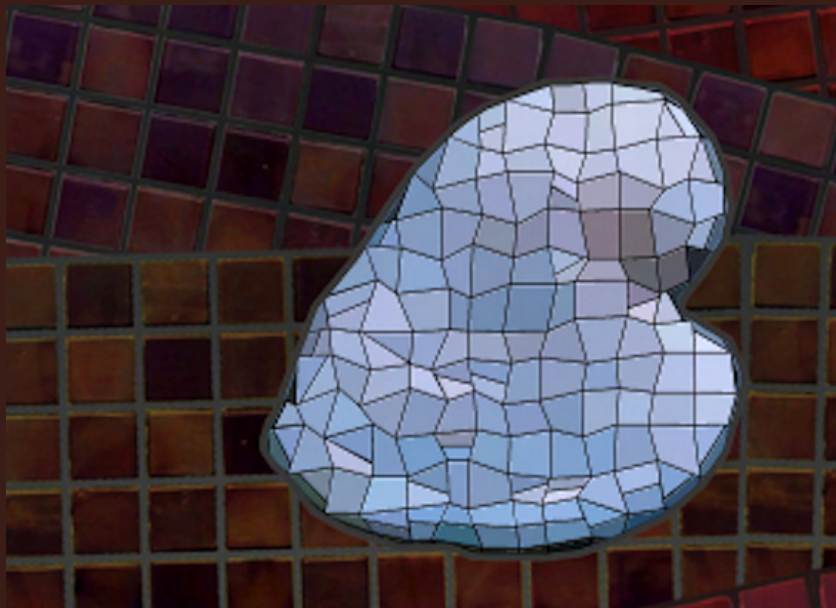

FORAMINIFERA

BURNHAM ON SEA LIFE BY SVETLANA KONDAKOVA
- MIDDLE LEFT PANEL