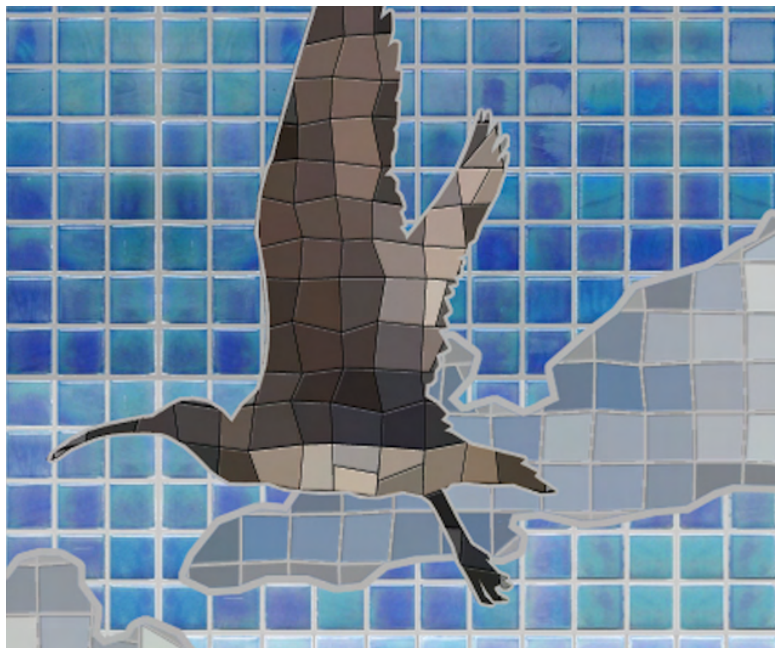

WHIMBREL

BURNHAM ON SEA LIFE BY SVETLANA KONDAKOVA
- MIDDLE LEFT PANEL