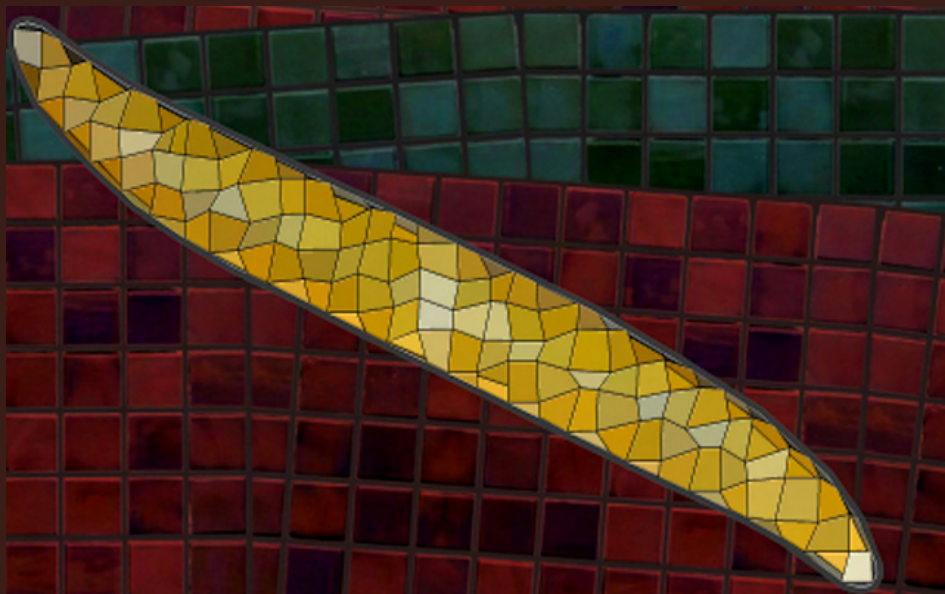

DIATOM GYROSIGMA

BURNHAM ON SEA LIFE BY SVETLANA KONDAKOVA
- MIDDLE LEFT PANEL