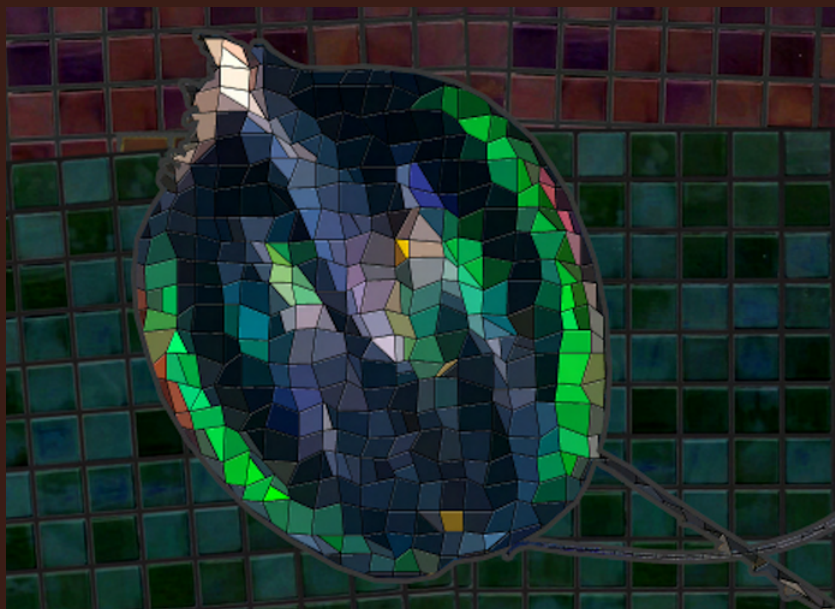

BURNHAM ON SEA LIFE

PANEL 1 LEFT

A MOSAIC BY SVETLANA
KONDAKOVA

A GUIDE TO THE SPECIES FOUND IN THIS MOSAIC

WIGEON

BURNHAM ON SEA LIFE BY SVETLANA KONDAKOVA
- MIDDLE LEFT PANEL

PLEUROBRACHIA PILEUS

(SEA GOOSEBERRY)

BURNHAM ON SEA LIFE BY SVETLANA KONDAKOVA
- MIDDLE LEFT PANEL

CRANGON CRANGON

(COMMON SHRIMP)

BURNHAM ON SEA LIFE BY SVETLANA KONDAKOVA
- MIDDLE LEFT PANEL

CURLEW

BURNHAM ON SEA LIFE BY SVETLANA KONDAKOVA
- MIDDLE LEFT PANEL

AVOCET

BURNHAM ON SEA LIFE BY SVETLANA KONDAKOVA
- MIDDLE LEFT PANEL

COPEPOD
OITHONA NANA

BURNHAM ON SEA LIFE BY SVETLANA KONDAKOVA
- MIDDLE LEFT PANEL

BURNHAM ON SEA LIFE

A mosaic by Svetlana Kondakova
more information
www.seedsedgemoor.com