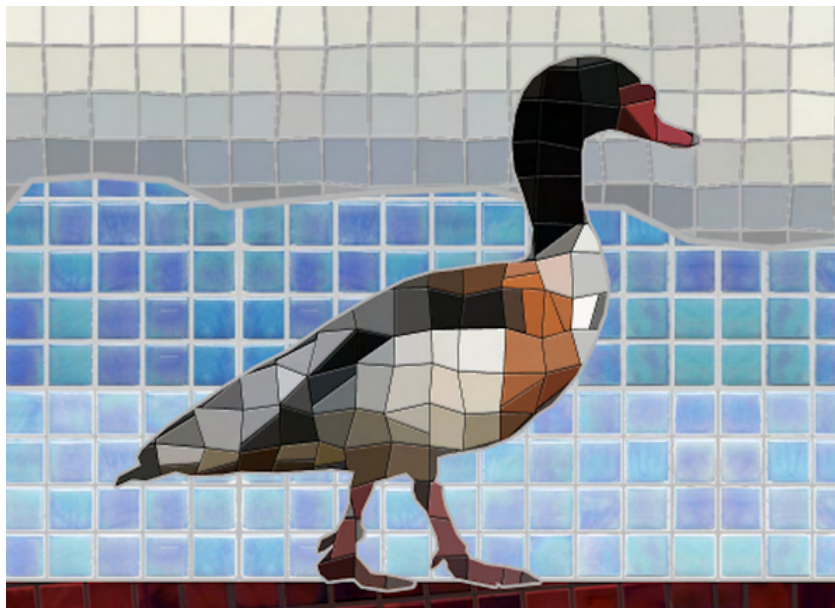

BURNHAM ON SEA LIFE

PANEL 1 LEFT

A MOSAIC BY SVETLANA
KONDAKOVA

A GUIDE TO THE SPECIES FOUND IN THIS MOSAIC

WIGEON

BURNHAM ON SEA LIFE BY SVETLANA KONDAKOVA
- MIDDLE LEFT PANEL

PLEUROBRACHIA PILEUS

(SEA GOOSEBERRY)

BURNHAM ON SEA LIFE BY SVETLANA KONDAKOVA
- MIDDLE LEFT PANEL

CRANGON CRANGON

(COMMON SHRIMP)

BURNHAM ON SEA LIFE BY SVETLANA KONDAKOVA
- MIDDLE LEFT PANEL

CURLEW

BURNHAM ON SEA LIFE BY SVETLANA KONDAKOVA
- MIDDLE LEFT PANEL

BURNHAM ON SEA LIFE BY SVETLANA KONDAKOVA
- MIDDLE LEFT PANEL

GODWIT

BURNHAM ON SEA LIFE BY SVETLANA KONDAKOVA
- MIDDLE LEFT PANEL

FORAMINIFERA

BURNHAM ON SEA LIFE BY SVETLANA KONDAKOVA
- MIDDLE LEFT PANEL

SHELDUCK

BURNHAM ON SEA LIFE BY SVETLANA KONDAKOVA
- MIDDLE LEFT PANEL

PERINGIA ULVAE

(MUD SNAIL)

BURNHAM ON SEA LIFE BY SVETLANA KONDAKOVA
- MIDDLE LEFT PANEL

COPEPOD

BURNHAM ON SEA LIFE BY SVETLANA KONDAKOVA
- MIDDLE LEFT PANEL